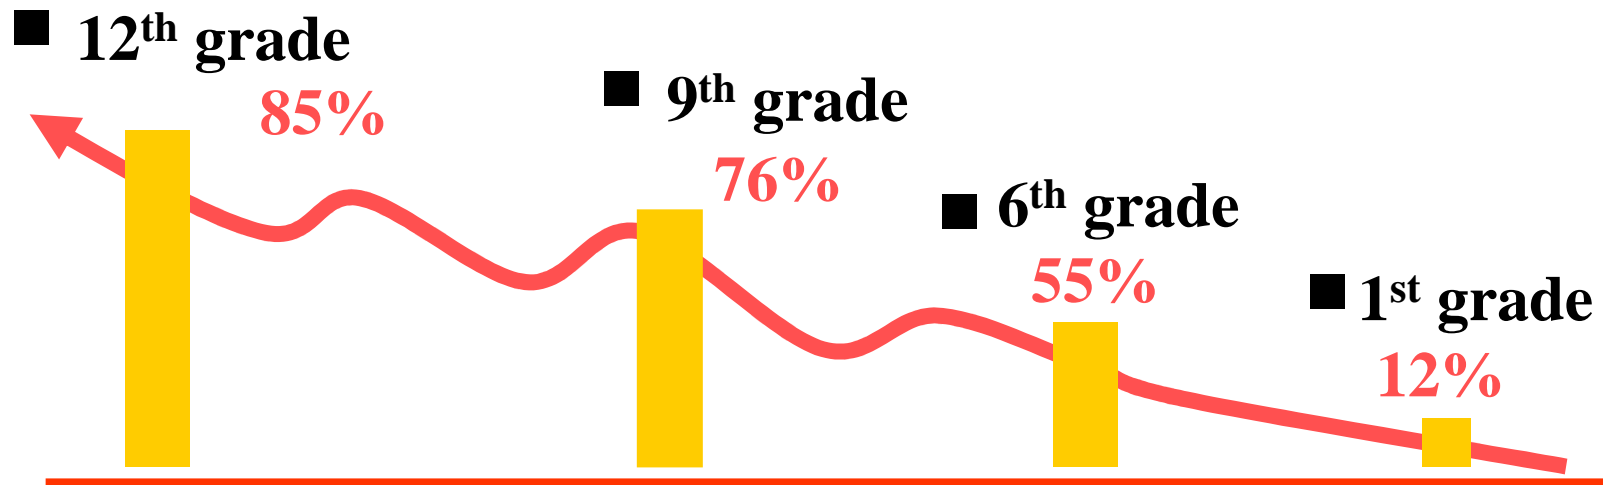

Hyperplasia